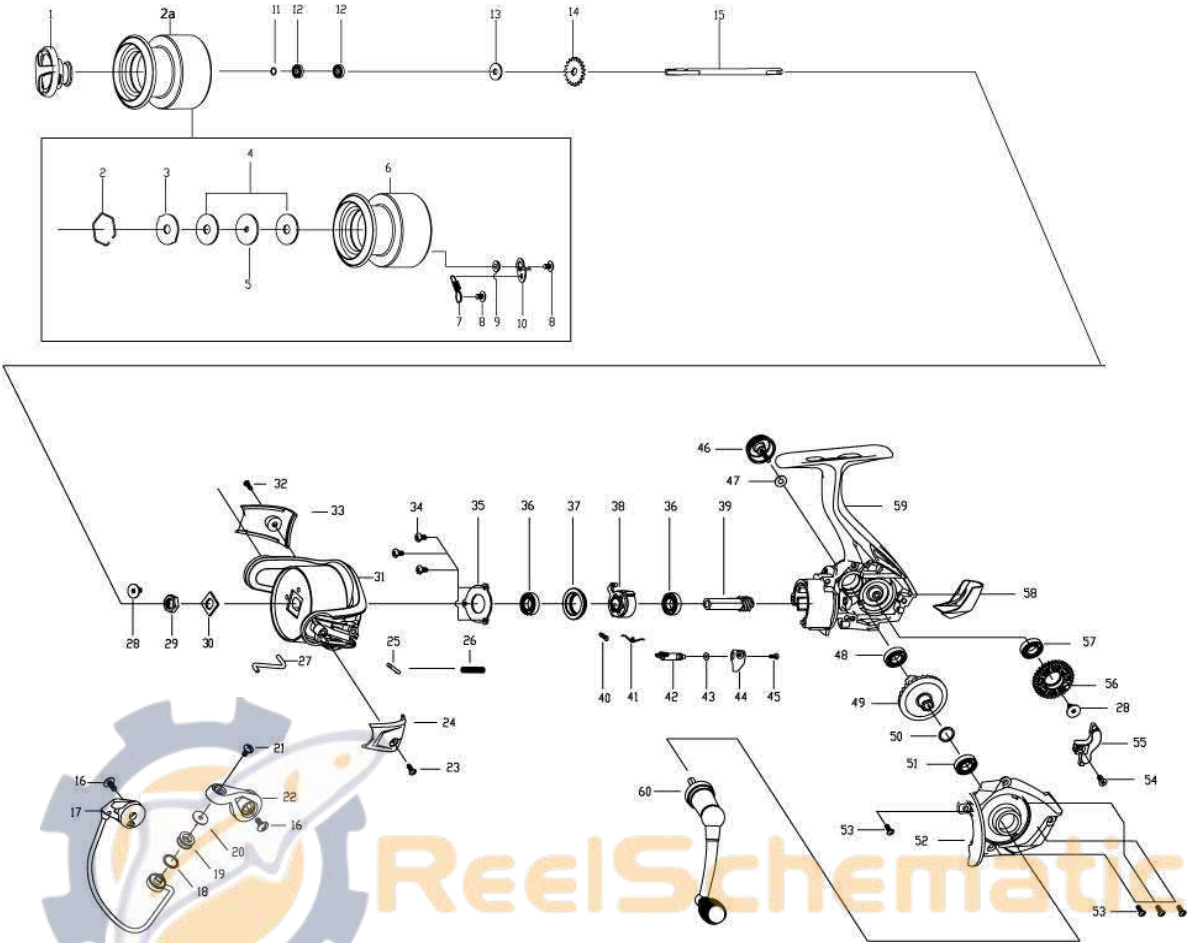

QUANTUM® Fire10

Quantum Fire10 Spinning Reel Part List

Key #	Description	Qty	Part No.	Key #	Description	Qty	Part No.
1	Drag Knob Assembly	1	KAD332-01	31	Rotor	1	
2a	Spool Assembly	1	KAD321-01	32	Screw - Bail Holder Sidecover	1	
2	Retainer Ring	1		33	Bail Holder Sidecover	1	
3	Ear Washer	1		34	Screw - Bearing Retainer	3	
4	Drag Friction Washer	2		35	Ball Bearing Retainer	1	
5	Drag Key Washer	1		36	Ball Bearing - Pinion	2	
6	Spool	1		37	Ball Bearing Holder	1	
7	Spool Clicker Spring	1		38	Anti-Reverse Bearing	1	KAD063-01
8	Screw - Clicker	1		39	Pinion Gear	1	
9	Clicker Spring Bushing	1		40	Anti-Reverse Spring	1	
10	Spool Clicker	1		41	Anti-Reverse Lever Spring	1	
11	Retainer O-Ring	1		42	Anti-Reverse Lever	1	
12	Ball Bearing - Spool	2		43	Washer	1	
13	Clicker Gear Washer	1		44	Anti-Reverse Switch	1	
14	Clicker Gear	1		45	Anti-Reverse Switch Screw	1	
15	Main Shaft	1		46	Handle Screw Cap	1	KAD054-01
16	Screw - Bail Holder	1		47	Handle Screw Cap Washer	1	KAD105-01
17	Bail Assembly	1	KAD347-01	48	Ball Bearing - Body	1	
18	Line Roller Spacer	1	KAD080-01	49	Drive Gear	1	
19	Line Roller	1	KAD004-01	50	Drive Gear Adjust Washer	1	
20	Line Roller Washer	1	KAD102-01	51	Ball Bearing - Sidecover	1	
21	Screw - Line Roller	1	KAD108-01	52	Sidecover	1	
22	Arm Lever	1	KAD007-01	53	Screw - Sidecover	3	
23	Screw - Arm Lever Sidecover	1		54	Screw - Main Shaft	1	
24	Arm Lever Sidecover	1		55	Slider	1	
25	Bail Actuator	1		56	Oscillation Gear	1	
26	Bail Spring	1		57	Bearing - Oscillation Gear	1	
27	Kick Lever	1		58	Rear Cover	1	
28	Screw	1		59	Body	1	
29	Rotor Nut	1		60	Handle Assembly	1	KAD318-01
30	Rotor Nut Washer	1					